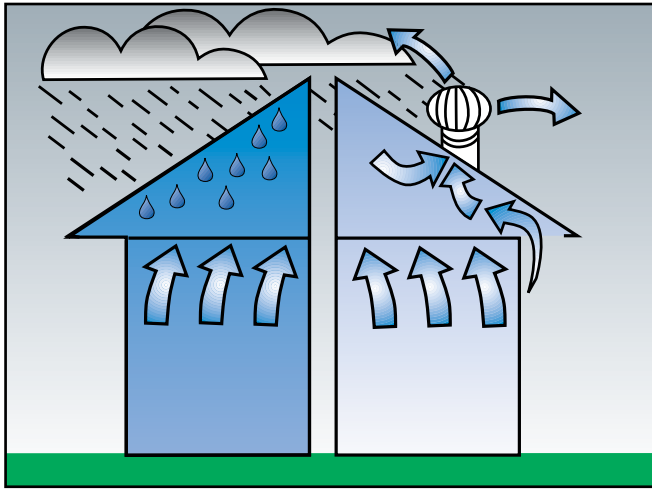

**REMOVES
HEAT AND
DAMPNESS
FROM YOUR HOME**

SupaVent

**A new generation wind powered ventilator which
provides superior starting torque in light breezes.
Designed and manufactured in Australia.**

WINTER

WITHOUT VENTILATION, MOISTURE LADEN AIR RISES AND CONDENSES IN ROOF SPACES. DAMPNESS IS TRAPPED.

SUMMER

WITHOUT VENTILATION, HEAT FROM THE ROOF SPACE RADIATES INTO THE HOME AND CAN ALSO LIMIT THE PERFORMANCE OF INSULATION.

NATURAL VENTILATION MAKES YOUR HOME BREATHE EASIER

Heat and moisture in roof spaces affect personal comfort levels and the health of your home.

1. Heat. Roof space temperatures, during the warmer months, can reach a staggering 60°C. Heat radiates downwards causing discomfort in living areas and forces air conditioners to work harder. Even the effectiveness of ceiling insulation can be reduced by the additional heat load.

2. Moisture. During the colder months, water vapour from showers and cooking is drawn into roof spaces and can condense to form up to 12 litres of moisture per day. This can render insulation ineffective, cause mildew on walls and ceilings and contribute to a damp environment.