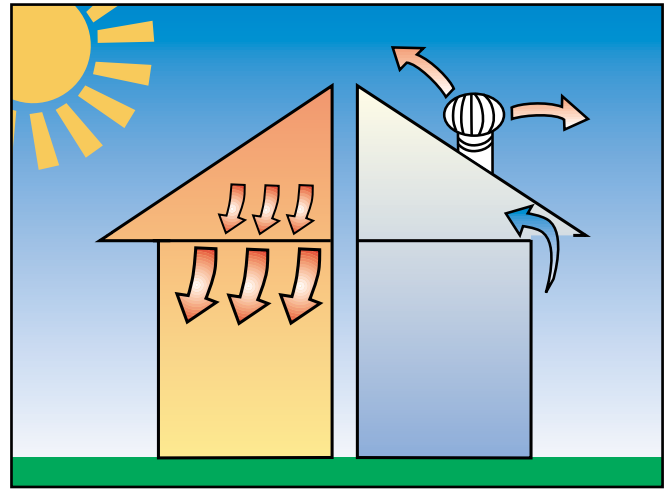

WITHOUT VENTILATION, MOISTURE LADEN AIR RISES AND CONDENSES IN ROOF SPACES. DAMPNESS IS TRAPPED.

SUMMER

WITHOUT VENTILATION, HEAT FROM THE ROOF SPACE RADIATES INTO THE HOME AND CAN ALSO LIMIT THE PERFORMANCE OF INSULATION.

NATURAL VENTILATION MAKES YOUR HOME BREATHE EASIER

Heat and moisture in roof spaces affect personal comfort levels and the health of your home.

1. Heat. Roof space temperatures, during the warmer months, can reach a staggering 60°C. Heat radiates downwards causing discomfort in living areas and forces air conditioners to work harder. Even the effectiveness of ceiling insulation can be reduced by the additional heat load.

2. Moisture. During the colder months, water vapour from showers and cooking is drawn into roof spaces and can condense to form up to 12 litres of moisture per day. This can render insulation ineffective, cause mildew on walls and ceilings and contribute to a damp environment.